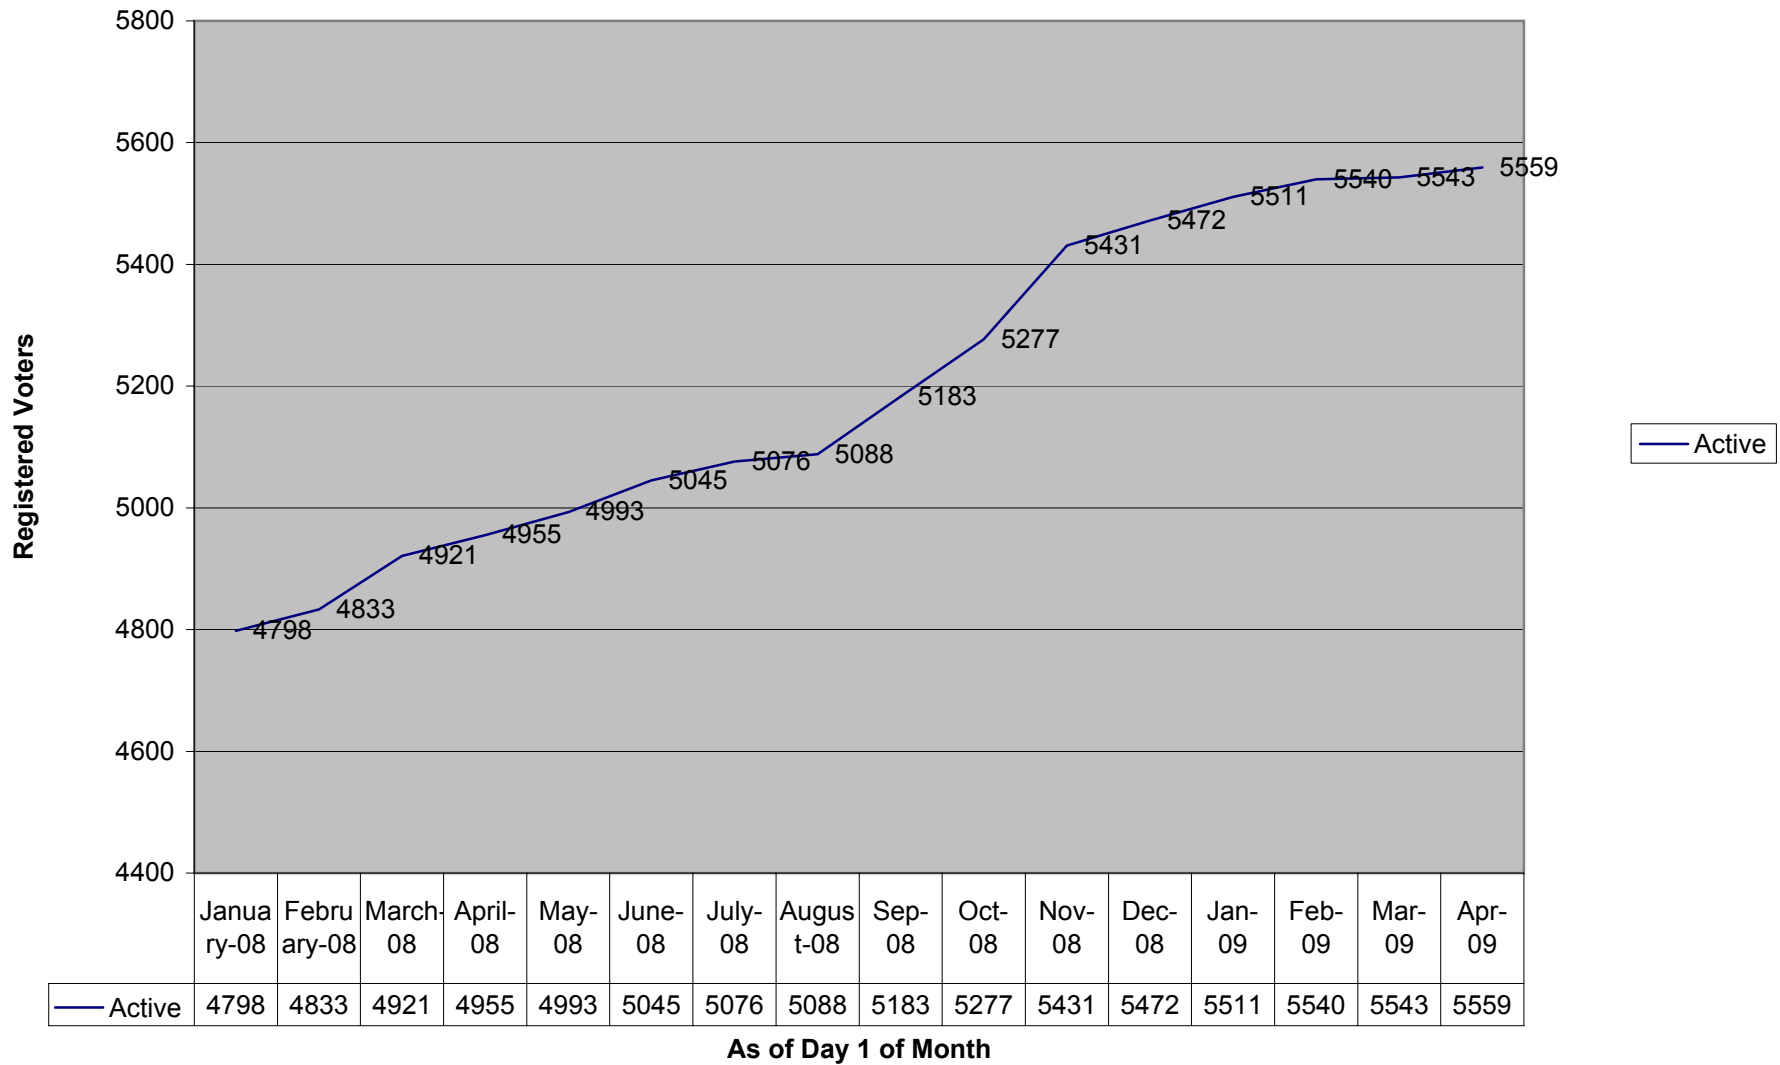

Lincoln County Board of Elections & Voter Registration

Lincoln County Board of Elections & Voter Registration

	Janua- ry-08	Febru- ary-08	March- 08	April- 08	May- 08	June- 08	July- 08	Augus- t-08	Sep- 08	Oct- 08	Nov- 08	Dec- 08	Jan- 09	Feb- 09	Mar- 09	Apr- 09
— Inactive	712	698	691	654	647	635	621	597	588	556	482	441	439	432	430	427

As of Day 1 of Month

Lincoln County Board of Elections & Voter Registration