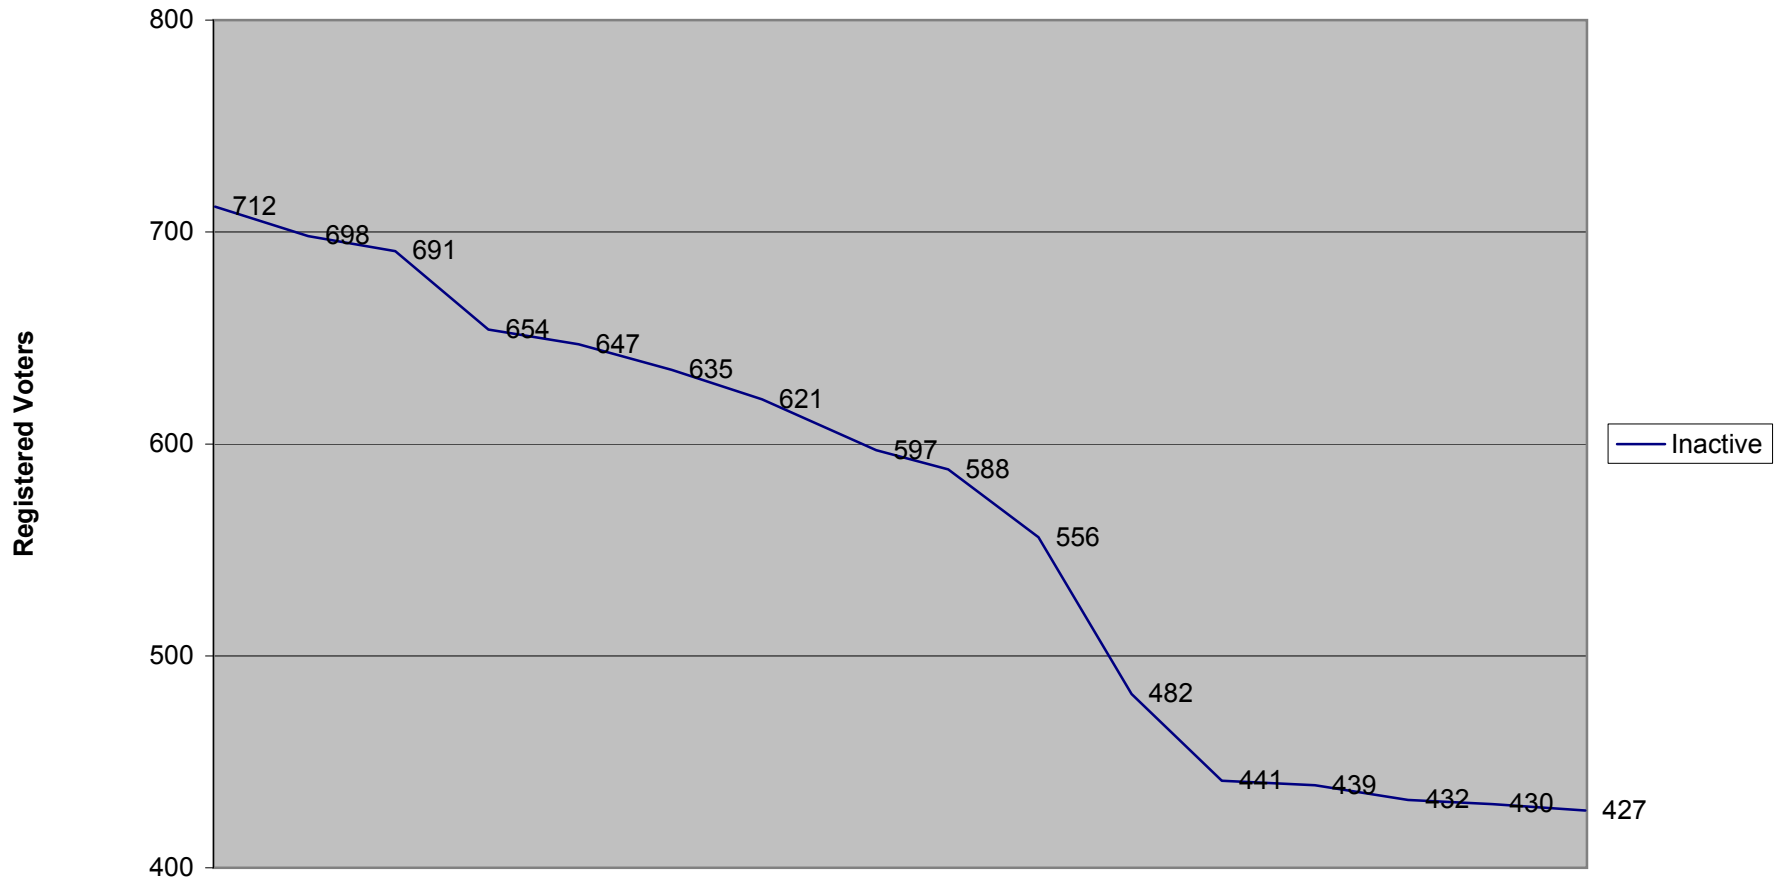

Lincoln County Board of Elections & Voter Registration

Lincoln County Board of Elections & Voter Registration

	Janua- ry-08	Febru- ary-08	March- 08	April- 08	May- 08	June- 08	July- 08	Augus- t-08	Sep- 08	Oct- 08	Nov- 08	Dec- 08	Jan- 09	Feb- 09	Mar- 09	Apr- 09
— Inactive	712	698	691	654	647	635	621	597	588	556	482	441	439	432	430	427

As of Day 1 of Month

Lincoln County Board of Elections & Voter Registration